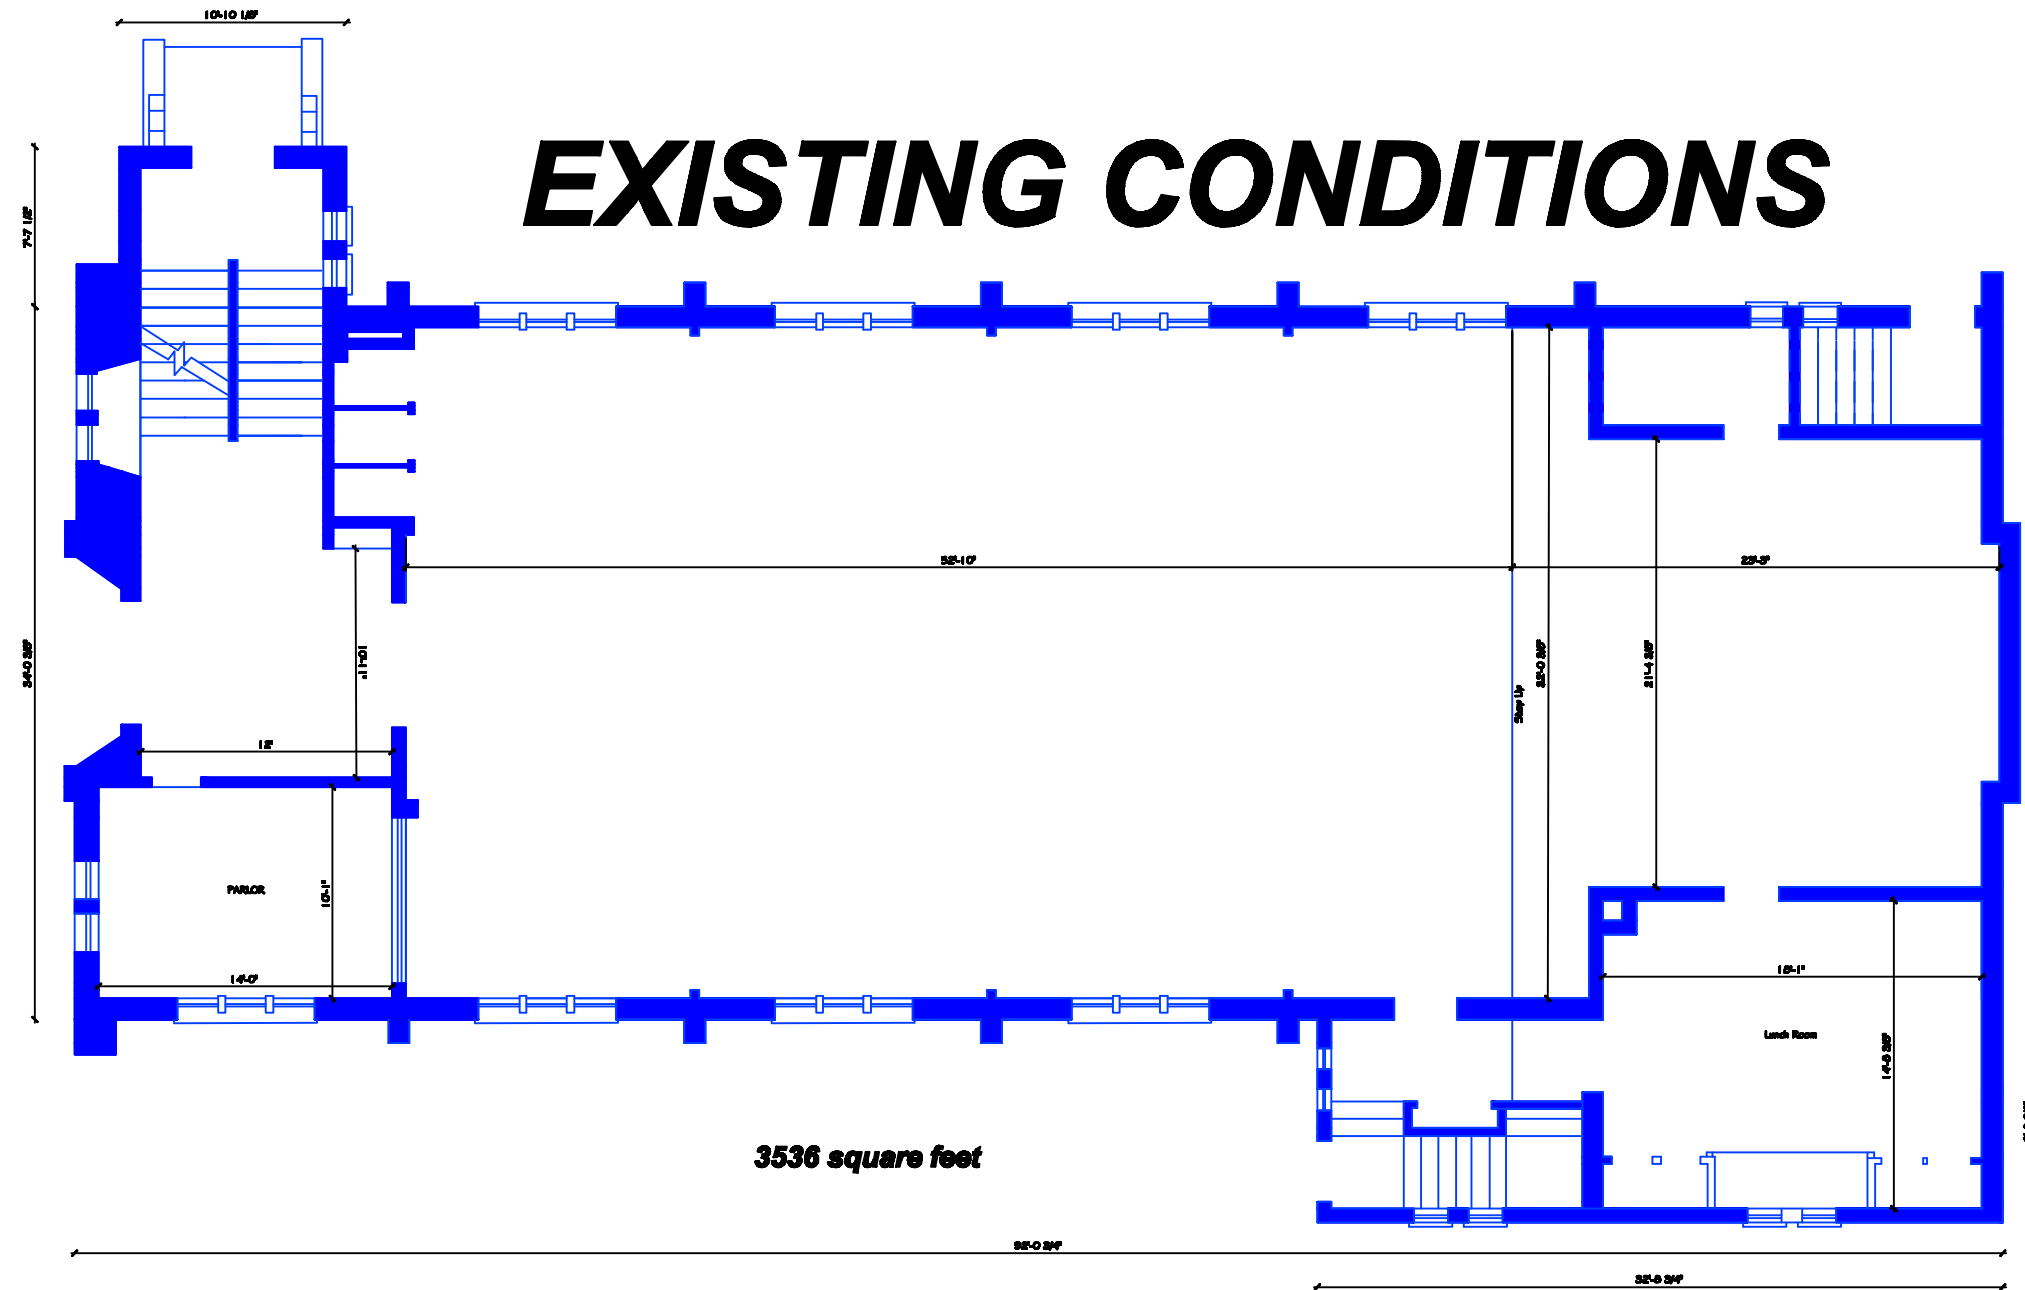

# EXISTING CONDITIONS

SCALE: 1/8" = 1'-0"

Mark & Jocelyn Sloan  
628 6th AVE, Alice, ND

home@sloan4.com  
701-281-8254